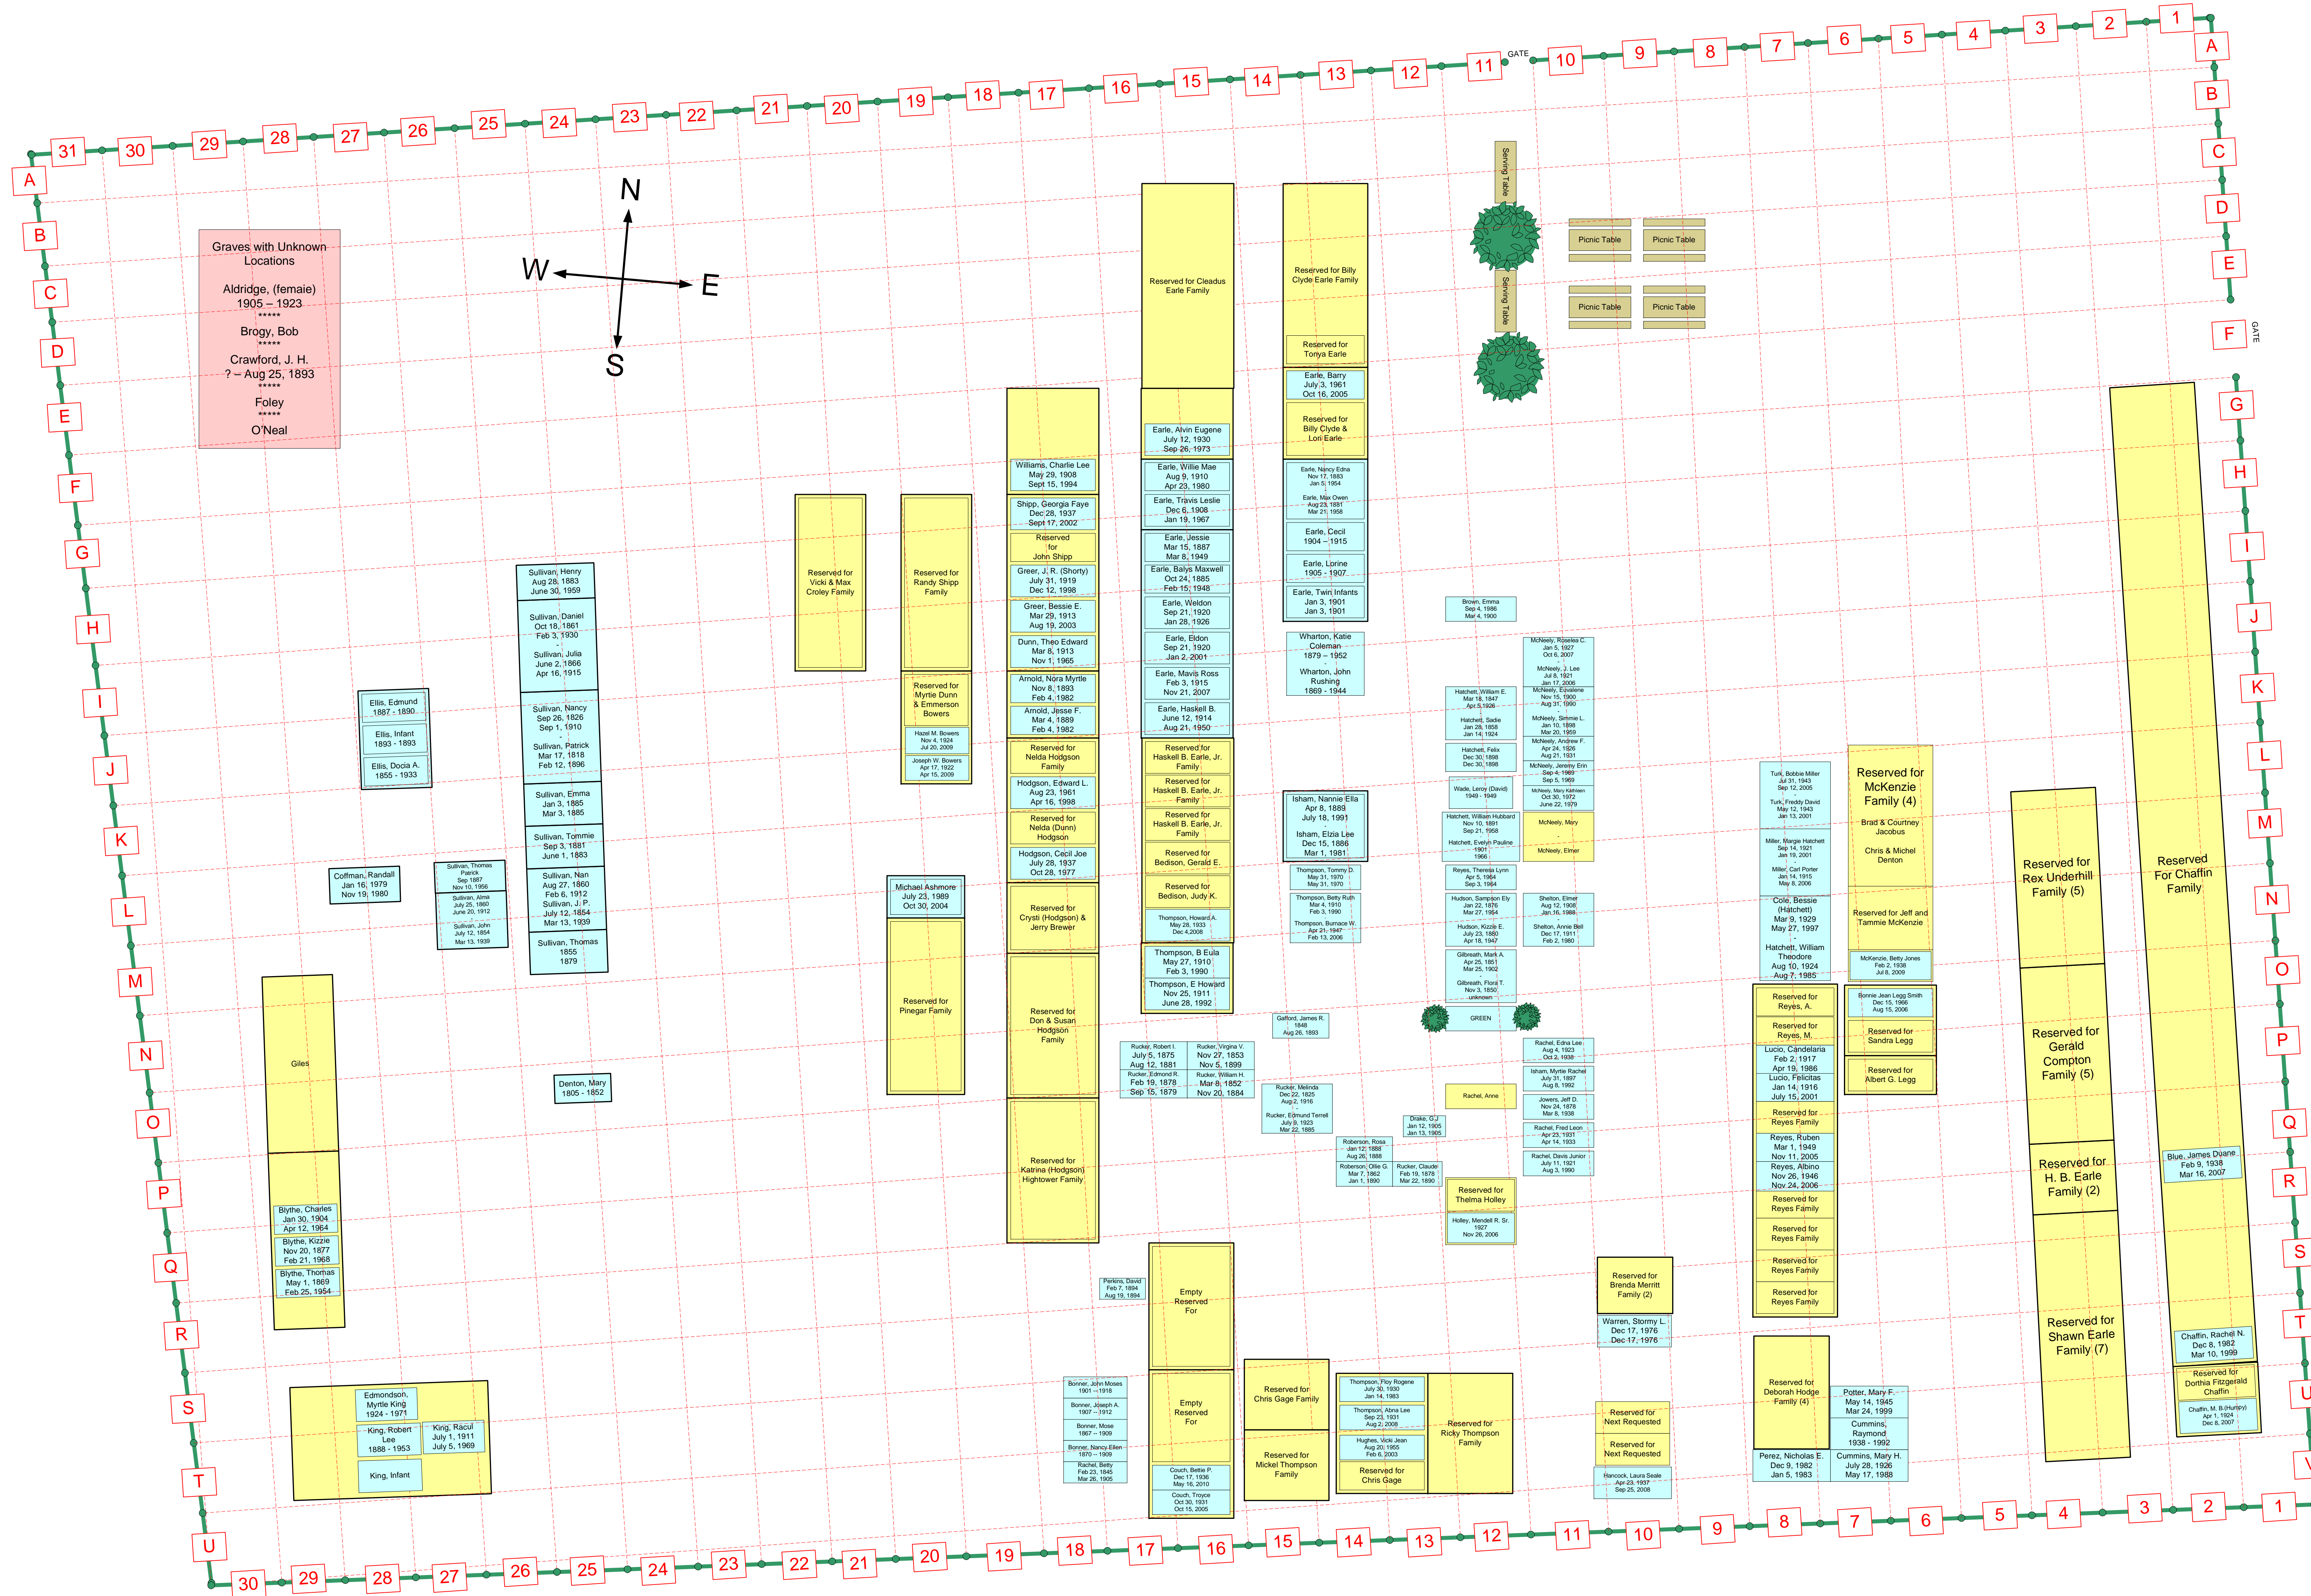

SULLIVAN CEMETERY

GRAVE AND PLOT LAYOUT

Location	Last Name	First	Middle
N/A	Aldridge	female	
J-18	Arnold	Jesse	Franklin
J-18	Arnold	Nora	Myrtle
M-20	Ashmore	Michael	
R-2	Blae	James	
P-29	Blythe	Charles	Patrick
Q-29	Blythe	Kiziah (Kizzie)	
Q-29	Blythe	Thomas	Melton
T-18	Bonner	John	Moses
T-18	Bonner	Joseph	Austin
T-18	Bonner	Mose	
T-18	Bonner	Nancy	Ellen
K-19	Bowers	Hazel	M.
K-19	Bowers	Joseph	William
N/A	Brogy	Bob	
H-11	Brown	Emma	
U-2	Chaffin	M.	B. (Humpy)
T-2	Chaffin	Rachel	Nichole
L-28	Coffman	Randall	
N-7	Cole	Bessie	(Hatchett)
U-16	Couch	Bettie	P
U-16	Couch	Troyce	H.
N/A	Crawford		
U-7	Cummins	Mary	(Hatchett)
U-7	Cummins	Raymond	
O-25	Denton	Mary	
P-13	Drake	G.	J.
H-18	Dun	Theo	Edward
F-15	Earle	Alvin	Eugenie
H-16	Earle	Balys	Maxwell
F-14	Earle	Barry	
H-14	Earle	Cecil	
I-16	Earle	Elton	
H-16	Earle	Haskell	Burtin
H-16	Earle	Jessie	Texas (Sullivan)
H-14	Earle	Lorine	
J-16	Earle	Mavis	Ross
G-14	Earle	Max	Owen
G-14	Earle	Nancy	Edna (Sullivan)
G-16	Earle	Travis	Leslie
I-14	Earle	Twin Infant Boys	
I-16	Earle	Weldon	
G-16	Earle	Willie	Mae (Fincher)
S-28	Edmondson	Myrtle	King
J-27	Ellis	Docia	A. (Rucker)
H-27	Ellis	Edmund	
J-27	Ellis	Mart	
N/A	Foley		
O-14	Gafford	James	R.
N-12	Gibbreath	Florella (Flora)	Trekatta (Bradberry)
N-12	Gibbreath	Mark	Alexander
O-12	Greer		
I-18	Greer	Bessie	Elizabeth (Dunn)
H-17	Greer	Joseph	Raymond (Shorty)
T-10	Hancock	Laura	Frances (Seale)
K-12	Hatchett	Cansada (Sadie)	Elizabeth (Smith)
L-12	Hatchett	Evelyn	Pauline (McNeely)
K-12	Hatchett	Felix	
J-12	Hatchett	William	Eihuae
L-12	Hatchett	William	Hubbard
N-7	Hatchett	William	Theodore
L-18	Hodgson	Cecil	Joe
K-18	Hodgson	Edward	Leon
R-12	Holley, Sr.	Mendell	R.
N-12	Hudson	Kiziah	Elizabeth (Gibbreath)
M-12	Hudson	Sampson	Ely
U-14	Hughes	Vicki	Jean
L-14	Isham	Elziza	Lee
P-11	Isham	Myrtle	Klunia (Hudson, Rachel, Jowers)
L-14	Isham	Nannie Ella	Clementine (Hatchett)
P-11	Jowers	Jeff	D.
T-28	King	Infant	
T-27	King	Racul	
T-28	King	Robert	Lee
P-8	Lucio	Candelaria	
P-8	Lucio	Felicitas	
N-6	McKenzie	Betty	Jones
K-11	McNeely	Andrew	F.
L-11	McNeely	Euxalena	(Hatchett)
K-11	McNeely	Jeremy	Erin
J-11	McNeely	J.	Lee
L-11	McNeely	Mary	Kathleen
J-11	McNeely	Rosalba	C.
K-11	McNeely	Simmie	L.
M-7	Miller	Carl	Porter
M-7	Miller	Margie	Hatchett
N/A	O'Neal		
U-8	Peretz	Nicholas	Edmund
R-17	Perkins	David	
T-7	Potter	Mary	Francis
U-18	Rachel	Elizabeth (Betty)	Jane (Latta, Moore, McCartney, Jowers)
Q-11	Rachel	Davis	Junior
O-11	Rachel	Edna	Lee
Q-11	Rachel	Fred	Leon
R-8	Reyes	Albino (Bino)	
O-8	Reyes	Ruben	
M-12	Reyes	Teresa	Lynn
Q-14	Roberson	Ollie	G.
Q-14	Rucker	Rosa	
Q-13	Rucker	Claude	C.
O-16	Rucker	Edmund	Ralph
P-14	Rucker	Edmund	Terrell
P-14	Rucker	Melinda	Williams
O-16	Rucker	Robert	L.
O-16	Rucker	Virginia	Victoria
Q-16	Rucker	William	H.
N-11	Shelton	Annie	Bell (Bevens)
M-11	Shelton	Elmer	Haywood
G-17	Shipp	Georgia	Jean (Legg)
O-6	Smith	Bonnie	
L-26	Sullivan	Alma	(Rucker)
H-25	Sullivan	Daniel	
K-25	Sullivan	Emma	
H-25	Sullivan	Henry	
L-25	Sullivan	James	Patrick
M-26	Sullivan	John	
I-25	Sullivan	Julia	Isabel
L-25	Sullivan	Nan	
J-25	Sullivan	Nancy	(Jefferies)
J-25	Sullivan	Patrick	
M-25	Sullivan	Thomas	
L-25	Sullivan	Thomas	Patrick
L-25	Sullivan	Tommie	
T-14	Thompson	Abna	Lee
N-16	Thompson	Betty	Eula (Isham)
M-14	Thompson	Betty	Ruth
M-14	Thompson	Burnace	W. (Tommy)
N-16	Thompson	Ewell	Howard
T-14	Thompson	Floy	Rogene
M-16	Thompson	Andrew	
M-14	Thompson	Tommy	Dale
L-7	Turk	Bobbie	Miller
L-7	Turk	Freddy	David
L-12	Wade	David	
S-10	Warren	Stormy	Lynn
J-14	Wharton	John	Rushing
J-14	Wharton	Katie	Coleman
G-17	Williams	Charlie	Lee